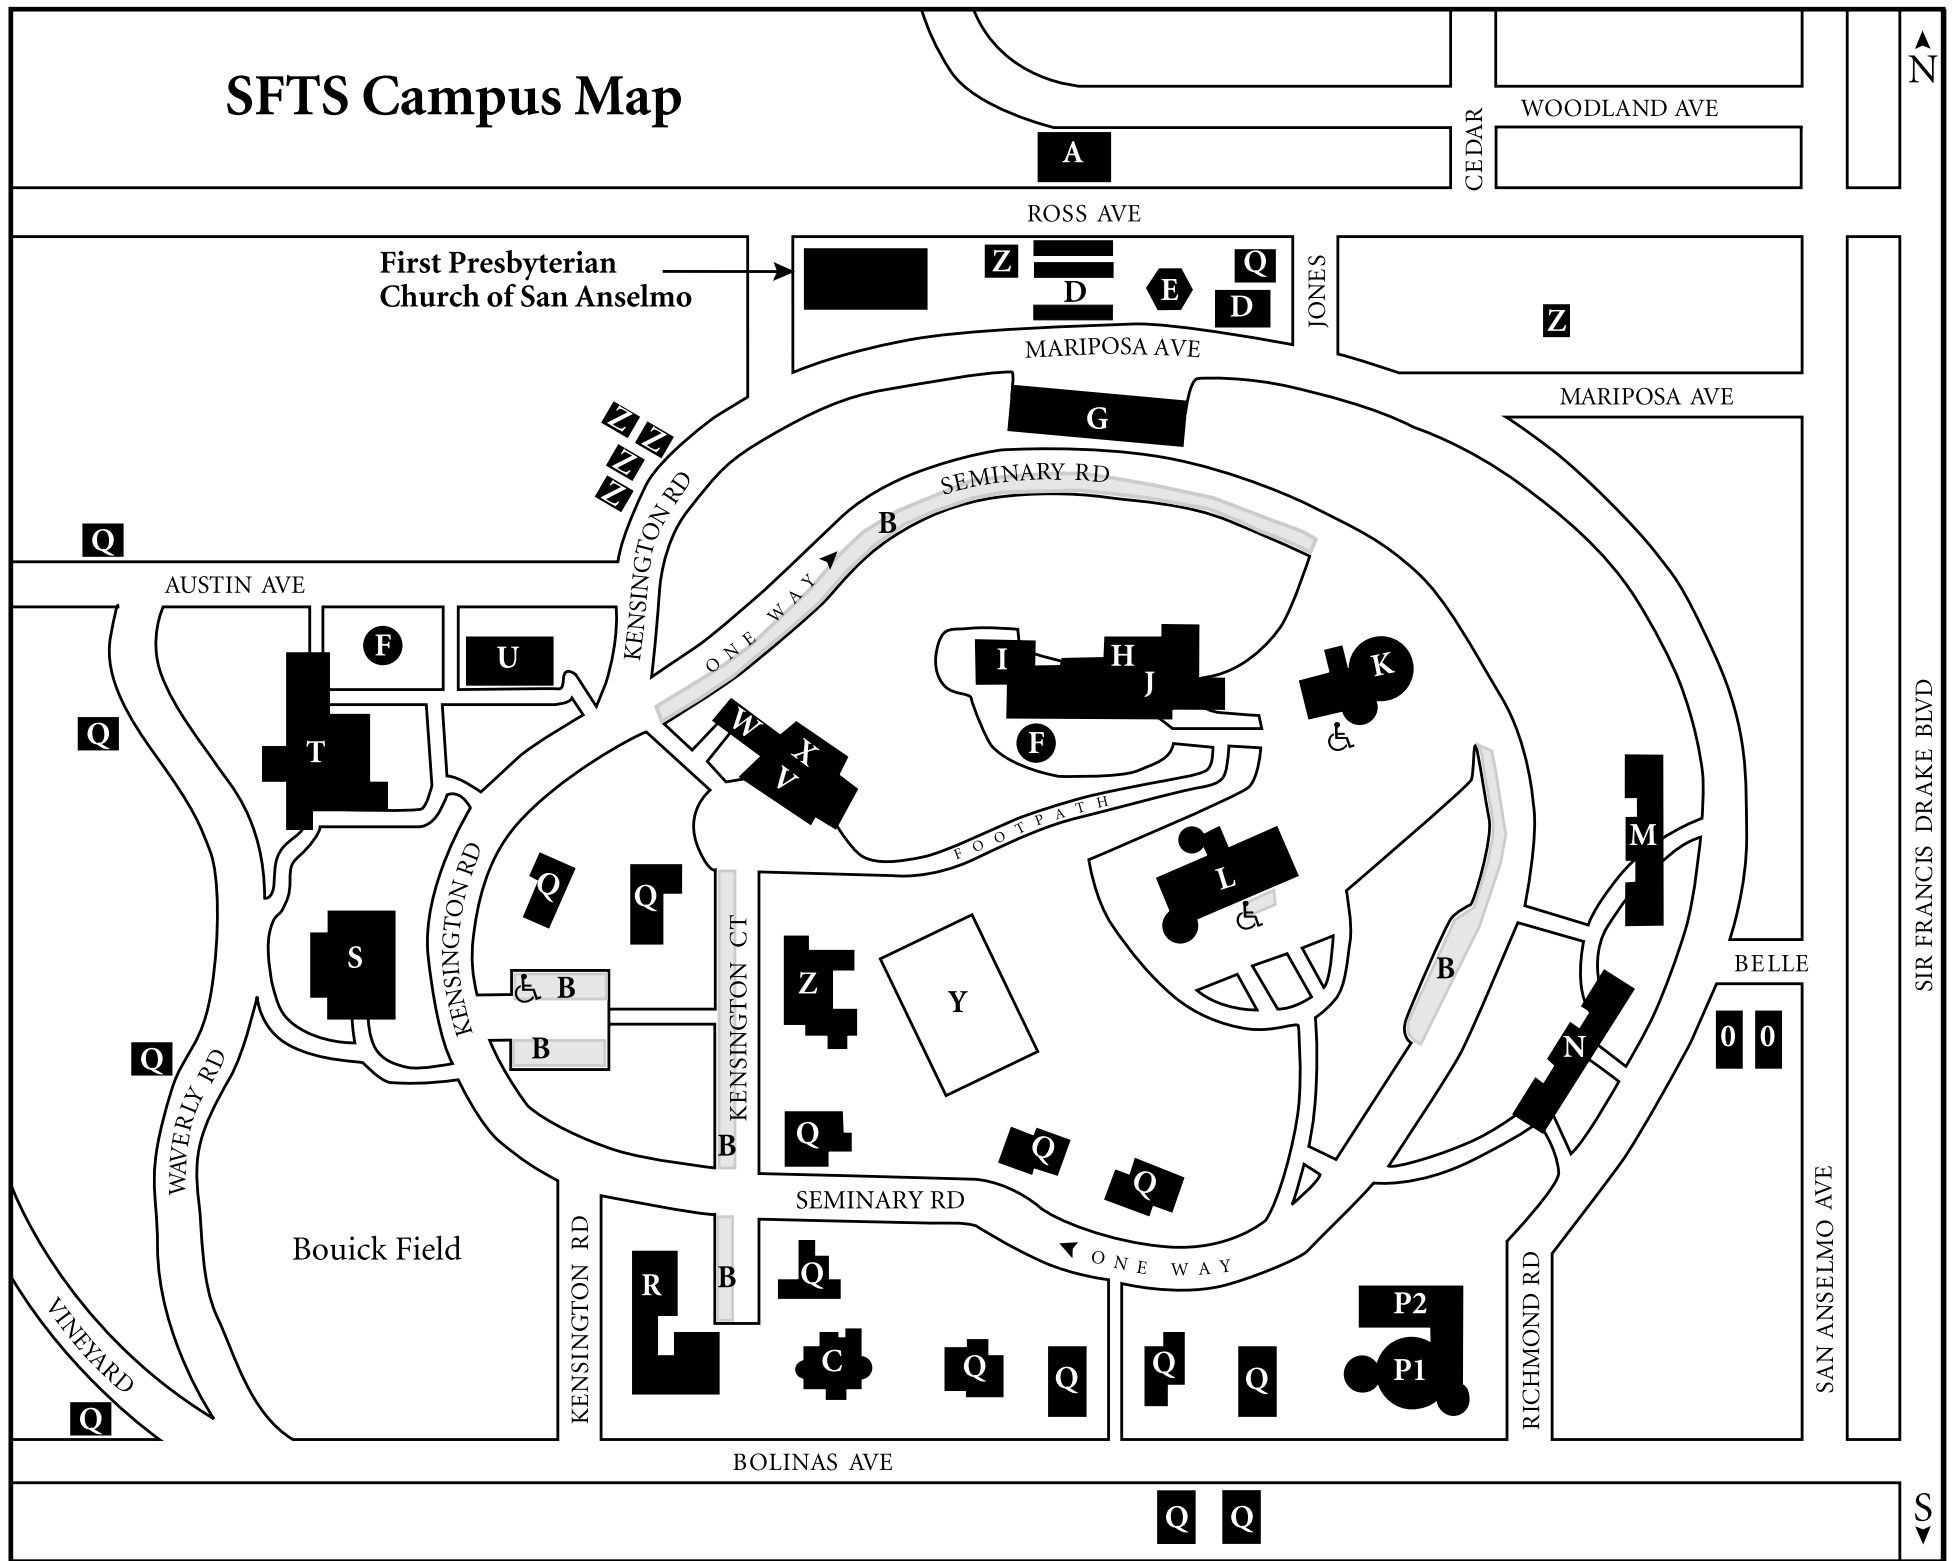

SFTS Campus Map

- A) J.R. Little Student Residences
- B) Overnight Parking
- C) Guest Housing
- D) Dobbins Student Residences
- E) Children's Center
- F) Labyrinths
- G) Oxtoby Hall Student Residences
- H) Geneva Hall
- I) Stewart Memorial Chapel
- J) Library

- K) Scott Hall
- L) Montgomery Hall
- M) Landon Hall Student Residences
- N) Hunter Hall Student Residences
- O) Belle Avenue Student Residences
- P1) Montgomery Memorial Chapel
- P2) Montague Hall/Hedco Center
- Q) Faculty Residence
- R) 2 Kensington
- S) Marin County Playhouse

- T) Baird Hall Conference Housing
- U) The Lloyd Center
- V) Alexander Hall
- W) Student Coffee Shop
- X) Dining Room
- Y) Tennis Courts
- Z) Student Residence